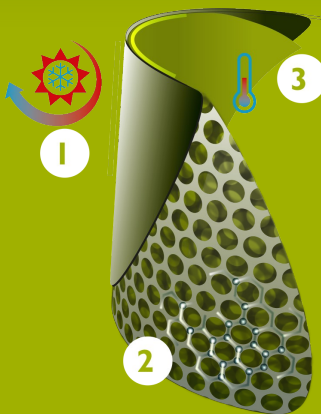

Size chart

EU 36 - 49 | UK 3.5 - 15 | US 4 - 16

Size EU	Size UK	Size US	A.		B.		C.	
			mm	inch	mm	inch	mm	inch
36	3.5	4	241	9.49	205	8.07	350	13.78
37	4	5	247	9.72	205	8.07	360	14.17
38	5	5.5	253	9.96	210	8.27	370	14.57
39	6	6	260	10.24	220	8.66	380	14.96
40	6.5	7	267	10.51	225	8.86	390	15.35
41	7	8	273	10.75	230	9.06	390	15.35
42	8	9	280	11.02	230	9.06	400	15.75
43	9	10	287	11.30	235	9.25	410	16.14
44	10	11	294	11.57	240	9.45	410	16.14
45	10.5	12	300	11.81	245	9.65	420	16.54
46	11	13	307	12.09	245	9.65	430	16.93
47	12	14	314	12.36	250	9.84	440	17.32
48	13	15	320	12.60	250	9.84	440	17.32
49	14	16	327	12.87	255	10.04	450	17.72

Please add an extra 0.4 inch for extra comfort or when wearing thick socks

NEOTANE® TECHNOLOGY

NEOTANE® Technology is the combination of a unique blend of materials and the innovative way of processing it.

The high performing NEOTANE material has been developed based on over 60 years of experience and the feedback from millions of end users. For decades we have been working together with the best equipment suppliers guaranteeing us high quality products made with **NEOTANE® Technology**.

1. 1 Sealed skin: strong and impermeable on the outside
2. 2 Tiny air bubble structure: light and insulating
3. 3 Self-regulating thermal process on the inside

MADE IN BELGIUM

Since 1962

NEXT GEN TECHNOLOGY

LONG-LASTING COMFORT

INNOVATIVE SAFETY FEATURES

SUPERIOR SUSTAINABILITY

Bekina Boots nv • Berchemstraat 124 • 9690 Kluisbergen (BE)

+ 32 55 39 00 20 • info@bekina-boots.com • www.bekina-boots.com • Date/revised 9/7/2024