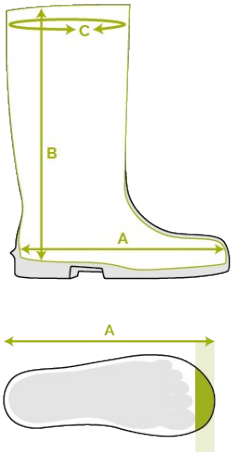

### FEATURES

- anti-static
- cut resistant
- ladder grip in sole for extra security
- robust, yet lightweight
- wider fit
- safety: steel toe cap and midsole (S5) for optimal protection
- excellent grip, even on wet and greasy surfaces (SRC certified)
- easy on & off thanks to kick-off spur
- resistant to fats, manure and a variety of chemicals

## Size chart

EU 36 - 49 | UK 3.5 - 15 | US 4 - 16

Size EU	Size UK	Size US	A.		B.		C.	
			mm	inch	mm	inch	mm	inch
36	3.5	4	241	9.49	205	8.07	350	13.78
37	4	5	247	9.72	205	8.07	360	14.17
38	5	5.5	253	9.96	210	8.27	370	14.57
39	6	6	260	10.24	220	8.66	380	14.96
40	6.5	7	267	10.51	225	8.86	390	15.35
41	7	8	273	10.75	230	9.06	390	15.35
42	8	9	280	11.02	230	9.06	400	15.75
43	9	10	287	11.30	235	9.25	410	16.14
44	10	11	294	11.57	240	9.45	410	16.14
45	10.5	12	300	11.81	245	9.65	420	16.54
46	11	13	307	12.09	245	9.65	430	16.93
47	12	14	314	12.36	250	9.84	440	17.32
48	13	15	320	12.60	250	9.84	440	17.32
49	14	16	327	12.87	255	10.04	450	17.72