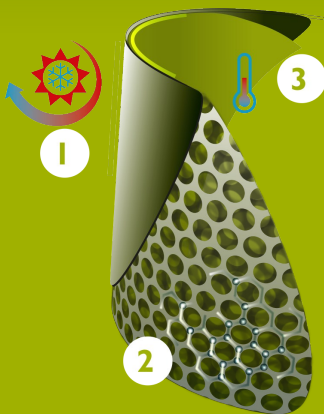

Bekina Boots
footbeds

XMN4P/9180A EN ISO
20344:2022+A1:2024
EN ISO
20345:2022+A1:2024

midliteX

SOLIDGRIP

FEATURES

- anti-static
- cut resistant
- ladder grip in sole for extra security
- robust, yet lightweight
- wider fit
- safety: steel toe cap and midsole (S5) for optimal protection
- excellent grip, even on wet and greasy surfaces (SRC certified)
- easy on & off thanks to kick-off spur
- resistant to fats, manure and a variety of chemicals

INNOVATION
THROUGH
CRAFTSMANSHIP

Size chart

EU 36 - 49 | UK 3.5 - 15 | US 4 - 16

Size EU	Size UK	Size US	A. Length Of The Last		B. Shaft height		C. Shaft Circumference	
			mm	inch	mm	inch	mm	inch
36	3.5	4	241	9.49	205	8.07	350	13.78
37	4	5	247	9.72	205	8.07	360	14.17
38	5	5.5	253	9.96	210	8.27	370	14.57
39	6	6	260	10.24	220	8.66	380	14.96
40	6.5	7	267	10.51	225	8.86	390	15.35
41	7	8	273	10.75	230	9.06	390	15.35
42	8	9	280	11.02	230	9.06	400	15.75
43	9	10	287	11.30	235	9.25	410	16.14
44	10	11	294	11.57	240	9.45	410	16.14
45	10.5	12	300	11.81	245	9.65	420	16.54
46	11	13	307	12.09	245	9.65	430	16.93
47	12	14	314	12.36	250	9.84	440	17.32
48	13	15	320	12.60	250	9.84	440	17.32
49	14	16	327	12.87	255	10.04	450	17.72

Please add an extra 1 cm / 0.4 inch for extra comfort or when wearing thick socks.

NEOTANE[®] TECHNOLOGY

NEOTANE[®] Technology is the combination of a unique blend of materials and the innovative way of processing it. The high performing NEOTANE[®] material has been developed based on over 60 years of experience and the feedback from millions of end users. For decades we have been working together with the best equipment suppliers guaranteeing us high quality products made with NEOTANE[®] Technology.

- 1 Sealed skin: strong and impermeable on the outside
- 2 Tiny air bubble structure: light and insulating
- 3 Self-regulating thermal process on the inside

MADE IN BELGIUM

Since 1962

NEXT GEN TECHNOLOGY