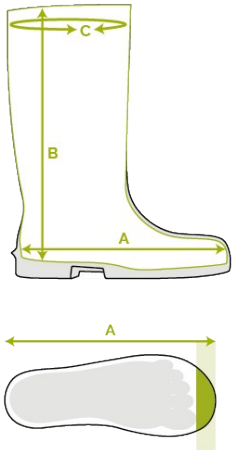

Bekina Boots
footbeds

XMN4P/9180A EN ISO
20344:2022+A1:2024
EN ISO
20345:2022+A1:2024

midliteX

SOLIDGRIP

FEATURES

- anti-static
- cut resistant
- ladder grip in sole for extra security
- robust, yet lightweight
- wider fit
- safety: steel toe cap and midsole (S5) for optimal protection
- excellent grip, even on wet and greasy surfaces (SRC certified)
- easy on & off thanks to kick-off spur
- resistant to fats, manure and a variety of chemicals

INNOVATION
THROUGH
CRAFTSMANSHIP

Size chart

EU 36 - 49 | UK 3.5 - 15 | US 4 - 16

Size EU	Size UK	Size US	A. Length Of The Last		B. Shaft height		C. Shaft Circumference	
			mm	inch	mm	inch	mm	inch
36	3.5	4	241	9.49	205	8.07	350	13.78
37	4	5	247	9.72	205	8.07	360	14.17
38	5	5.5	253	9.96	210	8.27	370	14.57
39	6	6	260	10.24	220	8.66	380	14.96
40	6.5	7	267	10.51	225	8.86	390	15.35
41	7	8	273	10.75	230	9.06	390	15.35
42	8	9	280	11.02	230	9.06	400	15.75
43	9	10	287	11.30	235	9.25	410	16.14
44	10	11	294	11.57	240	9.45	410	16.14
45	10.5	12	300	11.81	245	9.65	420	16.54
46	11	13	307	12.09	245	9.65	430	16.93
47	12	14	314	12.36	250	9.84	440	17.32
48	13	15	320	12.60	250	9.84	440	17.32
49	14	16	327	12.87	255	10.04	450	17.72

Please add an extra 1 cm / 0.4 inch for extra comfort or when wearing thick socks.

NEOTANE[®] TECHNOLOGY

NEOTANE[®] Technology is the combination of a unique blend of materials and the innovative way of processing it. The high performing NEOTANE[®] material has been developed based on over 60 years of experience and the feedback from millions of end users. For decades we have been working together with the best equipment suppliers guaranteeing us high quality products made with NEOTANE[®] Technology.