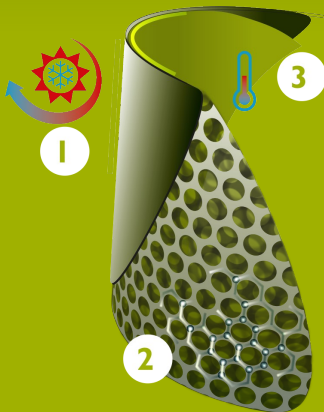

1. 1 Sealed skin: strong and impermeable on the outside
2. 2 Tiny air bubble structure: light and insulating
3. 3 Self-regulating thermal process on the inside

MADE IN
BELGIUM

Since 1962