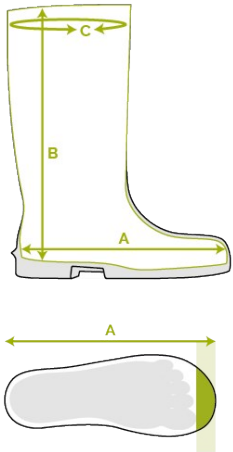

## FEATURES

- anti-static
- cut resistant
- ladder grip in sole for extra security
- ultralight quickfit boot with pull-on loops
- multipurpose, slip-resistant outsole (SR certified)
- resistant to fats, manure and a variety of chemicals

## Size chart

EU 36 - 49 | UK 3.5 - 15 | US 4 - 16

Size EU	Size UK	Size US	A. Length Of The Last		B. Shaft height		C. Shaft Circumference	
			mm	inch	mm	inch	mm	inch
36	3.5	4	241	9.49	205	8.07	350	13.78
37	4	5	247	9.72	205	8.07	360	14.17
38	5	5.5	253	9.96	210	8.27	370	14.57
39	6	6	260	10.24	220	8.66	380	14.96
40	6.5	7	267	10.51	225	8.86	390	15.35
41	7	8	273	10.75	230	9.06	390	15.35
42	8	9	280	11.02	230	9.06	400	15.75
43	9	10	287	11.30	235	9.25	410	16.14
44	10	11	294	11.57	240	9.45	410	16.14
45	10.5	12	300	11.81	245	9.65	420	16.54
46	11	13	307	12.09	245	9.65	430	16.93
47	12	14	314	12.36	250	9.84	440	17.32
48	13	15	320	12.60	250	9.84	440	17.32
49	14	16	327	12.87	255	10.04	450	17.72