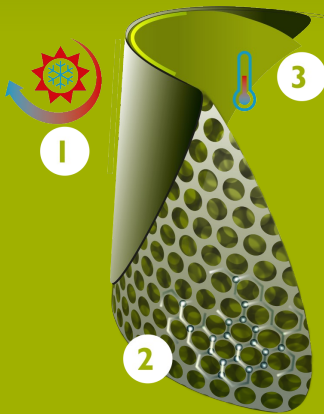

1. 1 Sealed skin: strong and impermeable on the outside
2. 2 Tiny air bubble structure: light and insulating
3. 3 Self-regulating thermal process on the inside

MADE IN BELGIUM

Since 1962