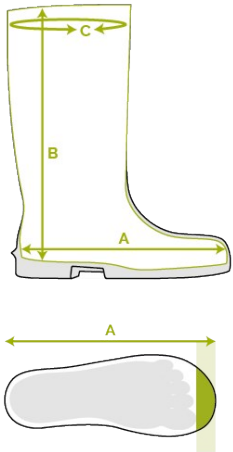

Bekina Boots
footbeds

- 30°C
- 22°F

S4

PVC free

XAN3P/1053A EN ISO
20344:2022+A1:2024
EN ISO
20345:2022+A1:2024

stepliteX

SOLIDGRIP

FEATURES

- anti-static
- robust, yet lightweight
- wider fit
- safety: steel toe cap (S4)
- extra high toe cap for optimal protection
- excellent grip, even on wet and greasy surfaces (SRC certified)
- resistant to fats, manure and a variety of chemicals
- easy to clean and to disinfect

INNOVATION
THROUGH
CRAFTSMANSHIP

Size chart

EU 36 - 49 | UK 3.5 - 15 | US 4 - 16

Size EU	Size UK	Size US	A. Length Of The Last		B. Shaft height		C. Shaft Circumference	
			mm	inch	mm	inch	mm	inch
36	3.5	4	241	9.49	295	11.61	390	15.35
37	4	5	247	9.72	300	11.81	400	15.75
38	5	5.5	253	9.96	305	12.01	410	16.14
39	6	6	260	10.24	310	12.20	420	16.54
40	6.5	7	267	10.51	315	12.40	430	16.93
41	7	8	273	10.75	320	12.60	430	16.93
42	8	9	280	11.02	325	12.80	440	17.32
43	9	10	287	11.30	330	12.99	450	17.72
44	10	11	294	11.57	335	13.19	460	18.11
45	10.5	12	300	11.81	340	13.39	470	18.50
46	11	13	307	12.09	345	13.58	480	18.90
47	12	14	314	12.36	350	13.78	480	18.90
48	13	15	320	12.60	355	13.98	490	19.29
49	14	16	327	12.87	360	14.17	490	19.29