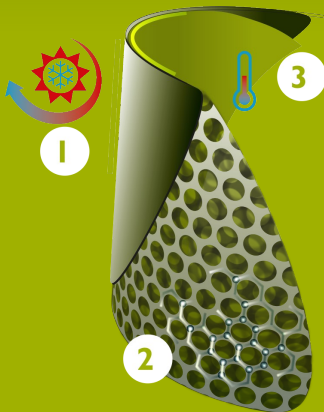

- anti-static
- robust, yet lightweight
- wider fit
- safety: steel toe cap (S4)
- extra high toe cap for optimal protection
- excellent grip, even on wet and greasy surfaces (SRC certified)
- resistant to fats, manure and a variety of chemicals
- easy to clean and to disinfect

INNOVATION
THROUGH
CRAFTSMANSHIP

Size chart

EU 36 - 49 | UK 3.5 - 15 | US 4 - 16

Size EU	Size UK	Size US	A. Length Of The Last		B. Shaft height		C. Shaft Circumference	
			mm	inch	mm	inch	mm	inch
36	3.5	4	241	9.49	295	11.61	390	15.35
37	4	5	247	9.72	300	11.81	400	15.75
38	5	5.5	253	9.96	305	12.01	410	16.14
39	6	6	260	10.24	310	12.20	420	16.54
40	6.5	7	267	10.51	315	12.40	430	16.93
41	7	8	273	10.75	320	12.60	430	16.93
42	8	9	280	11.02	325	12.80	440	17.32
43	9	10	287	11.30	330	12.99	450	17.72
44	10	11	294	11.57	335	13.19	460	18.11
45	10.5	12	300	11.81	340	13.39	470	18.50
46	11	13	307	12.09	345	13.58	480	18.90
47	12	14	314	12.36	350	13.78	480	18.90
48	13	15	320	12.60	355	13.98	490	19.29
49	14	16	327	12.87	360	14.17	490	19.29

Please add an extra 1 cm / 0.4 inch for extra comfort or when wearing thick socks.

NEOTANE® TECHNOLOGY

NEOTANE® Technology is the combination of a unique blend of materials and the innovative way of processing it. The high performing NEOTANE® material has been developed based on over 60 years of experience and the feedback from millions of end users. For decades we have been working together with the best equipment suppliers guaranteeing us high quality products made with NEOTANE® Technology.

- 1 Sealed skin: strong and impermeable on the outside
- 2 Tiny air bubble structure: light and insulating
- 3 Self-regulating thermal process on the inside

MADE IN BELGIUM

Since 1962

NEXT GEN TECHNOLOGY