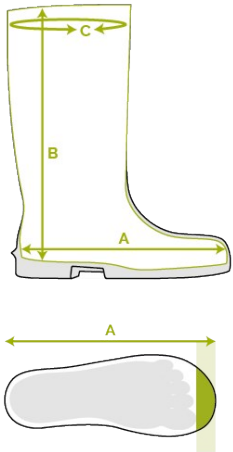

Bekina Boots
footbeds

-40°C
-40°F

PVC free

XAC8P/1053A EN ISO
20344:2022+A1:2024
EN ISO
20345:2022+A1:2024

stepliteX

THERMOPROTEC

FEATURES

- anti-static
- cut resistant
- ladder grip in sole for extra security
- wider fit
- safety: non-metallic toe cap (S4): no corrosion
- excellent grip, even on wet and greasy surfaces (SRC certified)
- thick outsole: high insulation for extra warm feet
- resistant to fats, manure and a variety of chemicals

INNOVATION
THROUGH
CRAFTSMANSHIP

Size chart

EU 37 - 48 | UK 4 - 13 | US 5 - 15

Size EU	Size UK	Size US	A. Length Of The Last		B. Shaft height		C. Shaft Circumference	
			mm	inch	mm	inch	mm	inch
37	4	5	247	9.72	305	12.01	410	16.14
38	5	5.5	253	9.96	310	12.20	420	16.54
39	6	6	260	10.24	315	12.40	430	16.93
40	6.5	7	267	10.51	320	12.60	430	16.93
41	7	8	273	10.75	325	12.80	440	17.32
42	8	9	280	11.02	330	12.99	450	17.72
43	9	10	287	11.30	335	13.19	460	18.11
44	10	11	294	11.57	340	13.39	470	18.50
45	10.5	12	300	11.81	345	13.58	480	18.90
46	11	13	307	12.09	350	13.78	480	18.90
47	12	14	314	12.36	355	13.98	490	19.29
48	13	15	320	12.60	360	14.17	490	19.29

Please add an extra 1 cm / 0.4 inch for extra comfort or when wearing thick socks.

NEOTANE® TECHNOLOGY

NEOTANE® Technology is the combination of a unique blend of materials and the innovative way of processing it. The high performing NEOTANE® material has been developed based on over 60 years of experience and the feedback from millions of end users. For decades we have been working together with the best equipment suppliers guaranteeing us high quality products made with NEOTANE® Technology.