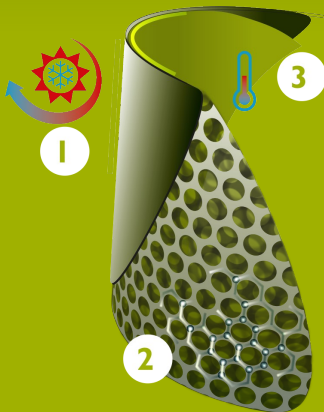

Bekina Boots
footbeds

-40°C
-40°F

PVC free

XAC8P/1053A EN ISO
20344:2022+A1:2024
EN ISO
20345:2022+A1:2024

stepliteX

THERMOPROTEC

FEATURES

- anti-static
- cut resistant
- ladder grip in sole for extra security
- wider fit
- safety: non-metallic toe cap (S4): no corrosion
- excellent grip, even on wet and greasy surfaces (SRC certified)
- thick outsole: high insulation for extra warm feet
- resistant to fats, manure and a variety of chemicals

INNOVATION
THROUGH
CRAFTSMANSHIP

Size chart

EU 37 - 48 | UK 4 - 13 | US 5 - 15

Size EU	Size UK	Size US	A. Length Of The Last		B. Shaft height		C. Shaft Circumference	
			mm	inch	mm	inch	mm	inch
37	4	5	247	9.72	305	12.01	410	16.14
38	5	5.5	253	9.96	310	12.20	420	16.54
39	6	6	260	10.24	315	12.40	430	16.93
40	6.5	7	267	10.51	320	12.60	430	16.93
41	7	8	273	10.75	325	12.80	440	17.32
42	8	9	280	11.02	330	12.99	450	17.72
43	9	10	287	11.30	335	13.19	460	18.11
44	10	11	294	11.57	340	13.39	470	18.50
45	10.5	12	300	11.81	345	13.58	480	18.90
46	11	13	307	12.09	350	13.78	480	18.90
47	12	14	314	12.36	355	13.98	490	19.29
48	13	15	320	12.60	360	14.17	490	19.29

Please add an extra 1 cm / 0.4 inch for extra comfort or when wearing thick socks.

NEOTANE® TECHNOLOGY

NEOTANE® Technology is the combination of a unique blend of materials and the innovative way of processing it. The high performing NEOTANE® material has been developed based on over 60 years of experience and the feedback from millions of end users. For decades we have been working together with the best equipment suppliers guaranteeing us high quality products made with NEOTANE® Technology.

- 1 Sealed skin: strong and impermeable on the outside
- 2 Tiny air bubble structure: light and insulating
- 3 Self-regulating thermal process on the inside

MADE IN
BELGIUM

Since 1962

NEXT GEN TECHNOLOGY